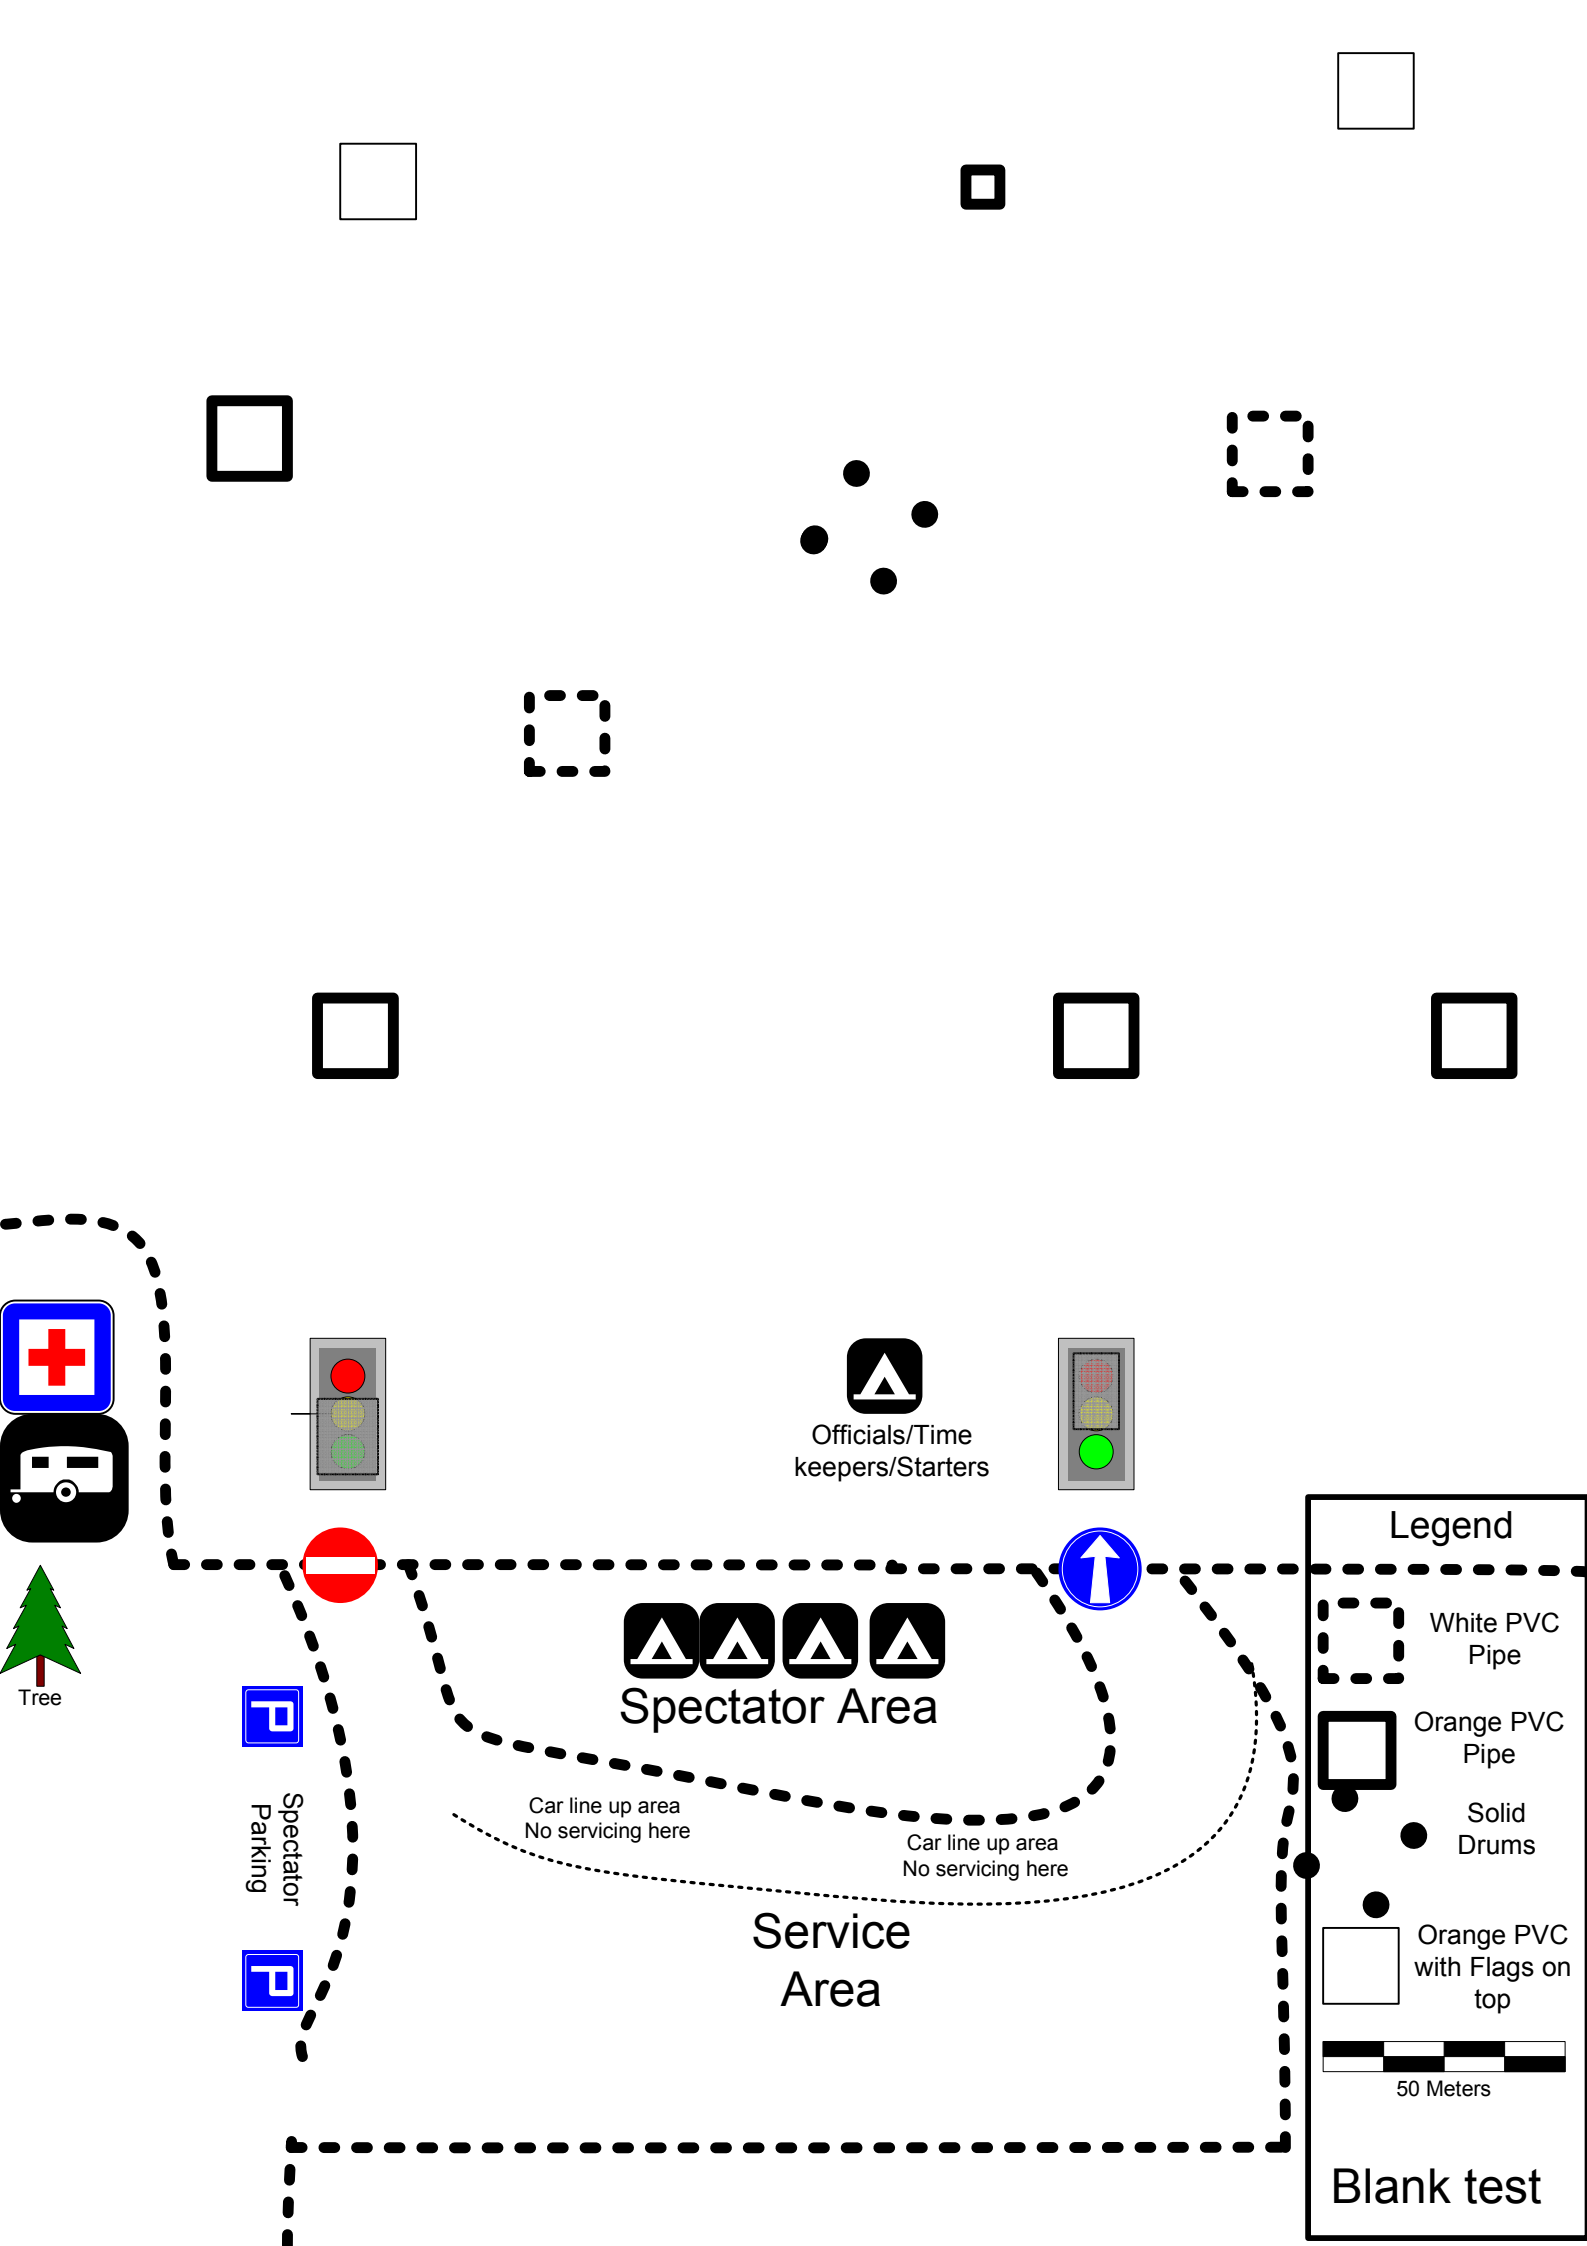

For all
CAMS Affiliated Clubs
A Multi club event

2010 Khanacross Course Booklet

A safety conscious

Introduction to rally for all,

Junior, New
& Existing Rally
Community Entrants.

Please return this book to the organisers for later event reuse or
nominate your future participation,

Considering your environment, Recycle for the year.

Legend

-  White PVC Pipe
-  Orange PVC Pipe
-  Solid Drums
-  Orange PVC with Flags on top

Blank test

Officials/Time keepers/Starters

Spectator Area

Car line up area
No servicing here

Car line up area
No servicing here

Service Area

Spectator Parking

Tree

Legend

-  White PVC Pipe
-  Orange PVC Pipe
-  Solid Drums
-  Orange PVC with Flags on top

 50 Meters

Test No. 1

Spectator Area

Car line up area
No servicing here

Car line up area
No servicing here

Service Area

Spectator Parking

Tree

Legend

- White PVC Pipe
- Orange PVC Pipe
- Solid Drums
- Orange PVC with Flags on top