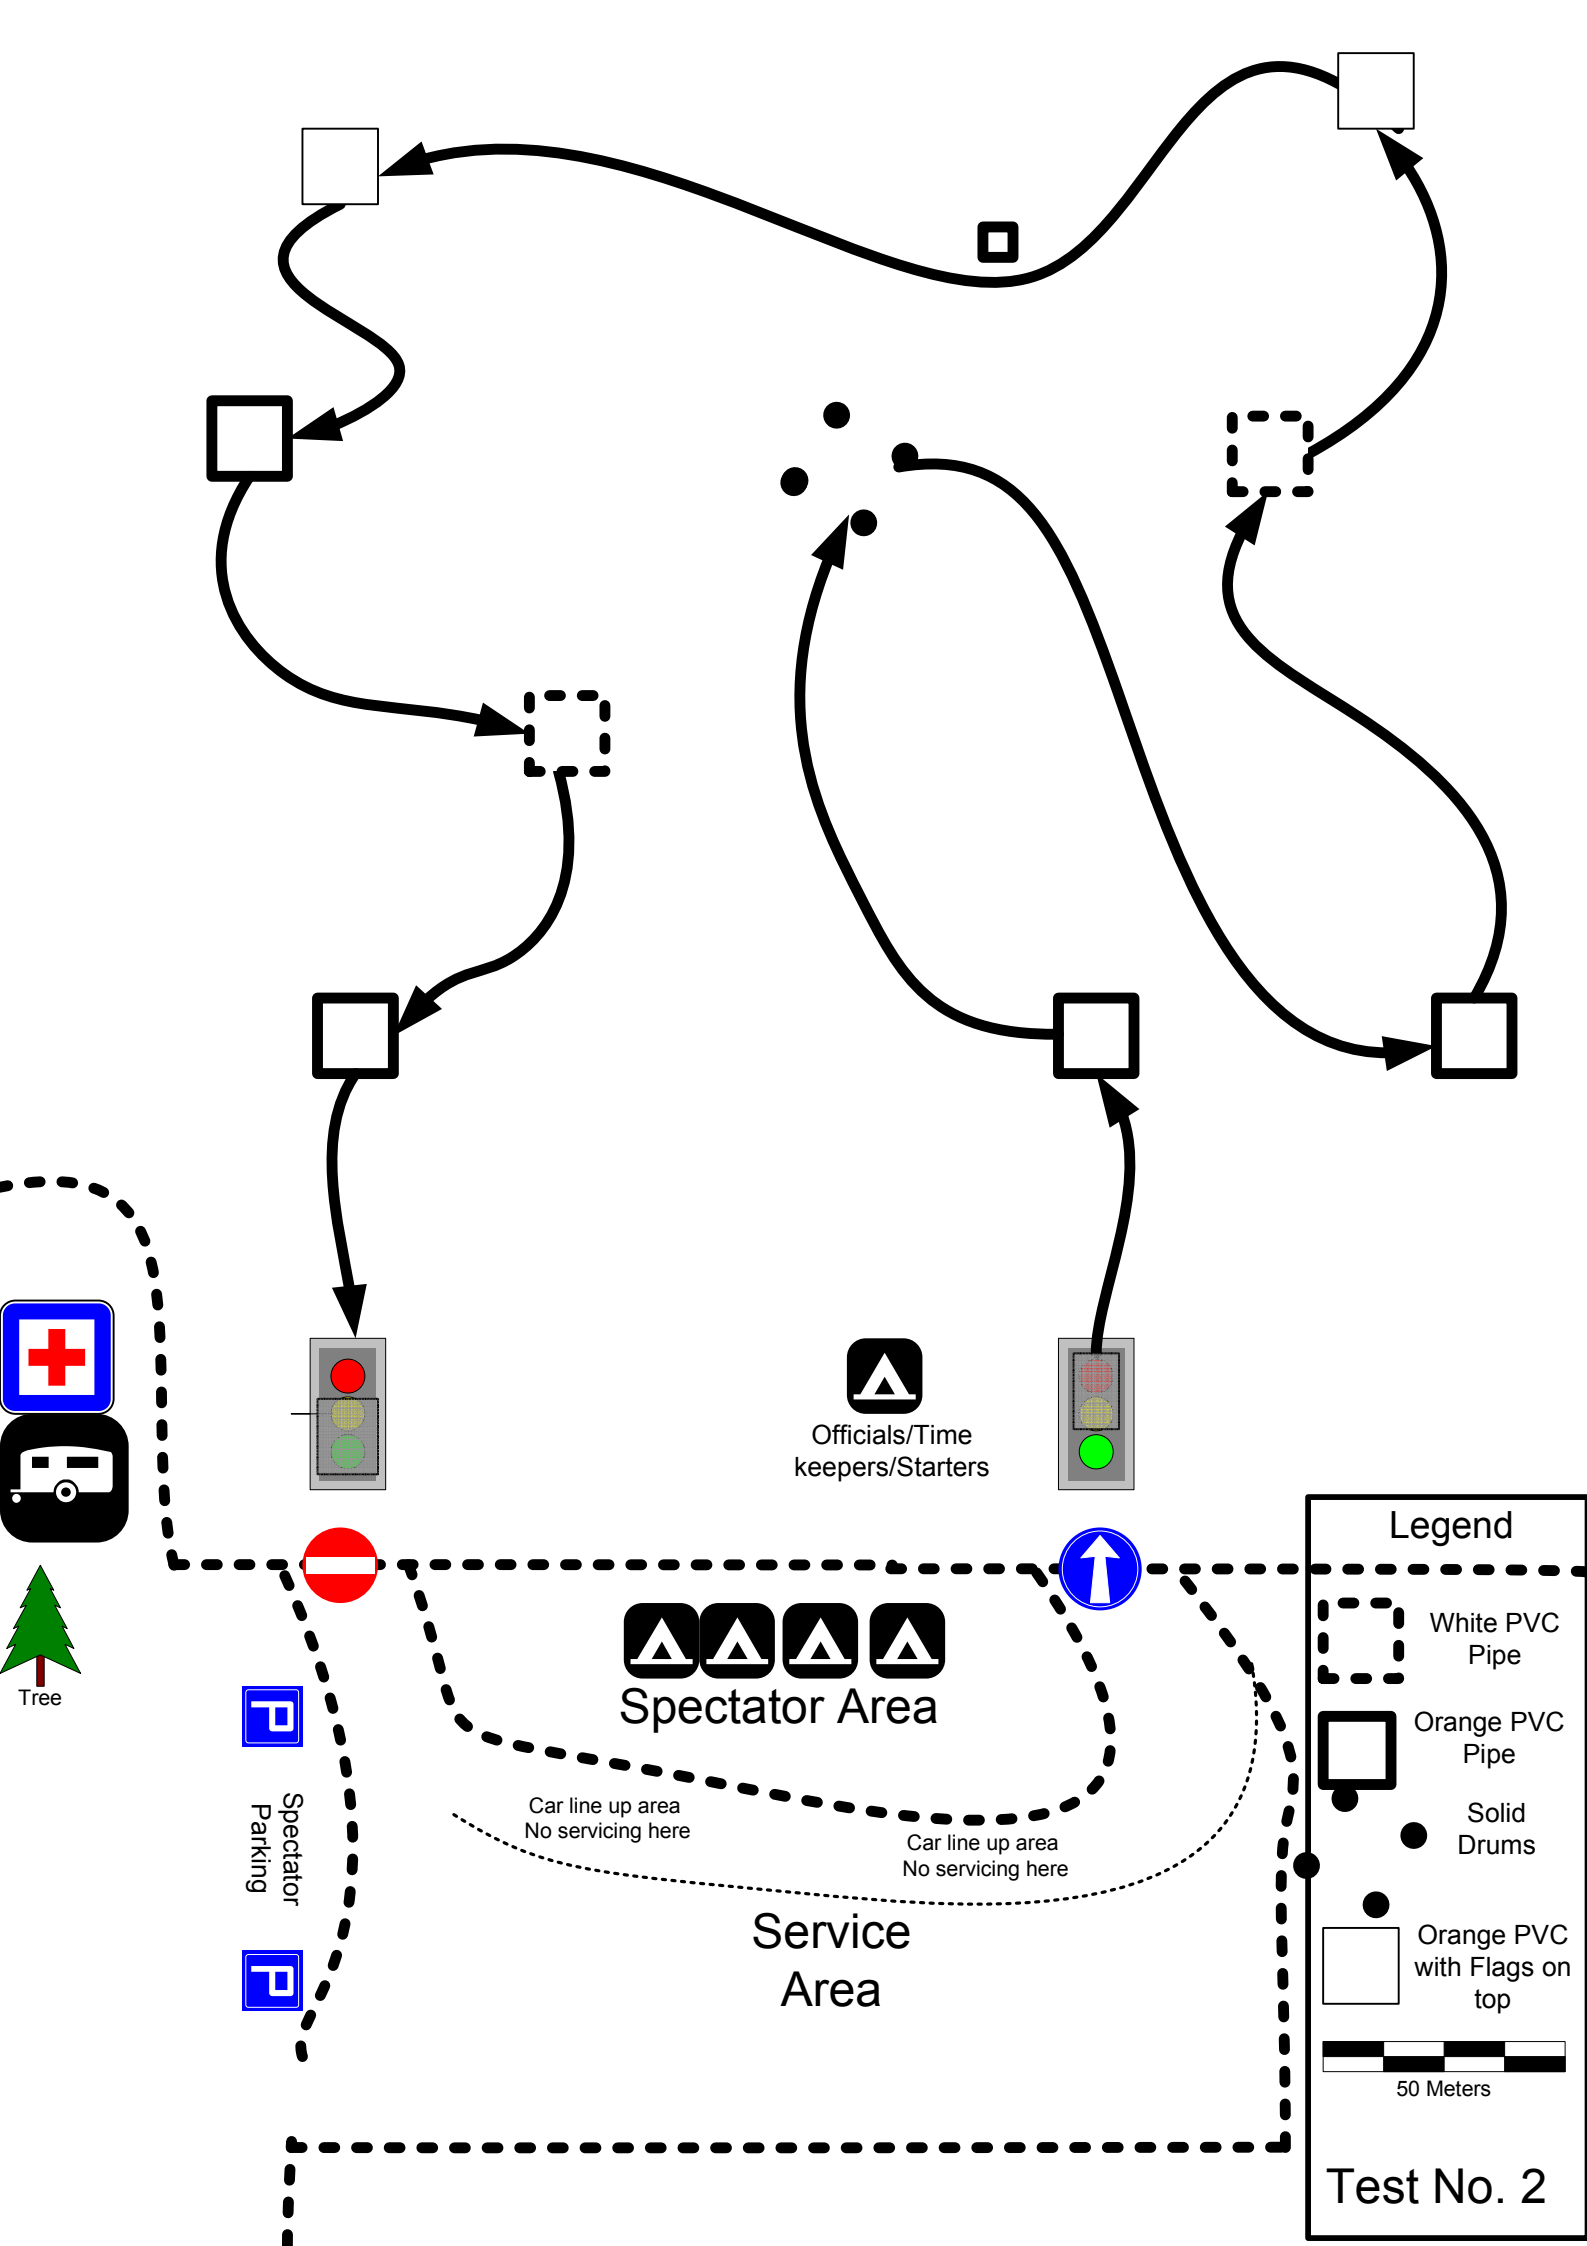

Car line up area
No servicing here

Service Area

Spectator Parking

Tree

Legend

-  White PVC Pipe
-  Orange PVC Pipe
-  Solid Drums
-  Orange PVC with Flags on top

 50 Meters

Test No. 1

Officials/Time keepers/Starters

Spectator Area

Car line up area
No servicing here

Car line up area
No servicing here

Service Area

Spectator Parking

Tree

Legend

-  White PVC Pipe
-  Orange PVC Pipe
-  Solid Drums
-  Orange PVC with Flags on top

Test No. 2

Officials/Time keepers/Starters

Spectator Area

Car line up area
No servicing here

Car line up area
No servicing here

Spectator Area

Car line up area
No servicing here

Car line up area
No servicing here

Service Area

Spectator Parking

Tree

Legend

- White PVC Pipe
- Orange PVC Pipe
- Solid Drums
- Orange PVC with Flags on top