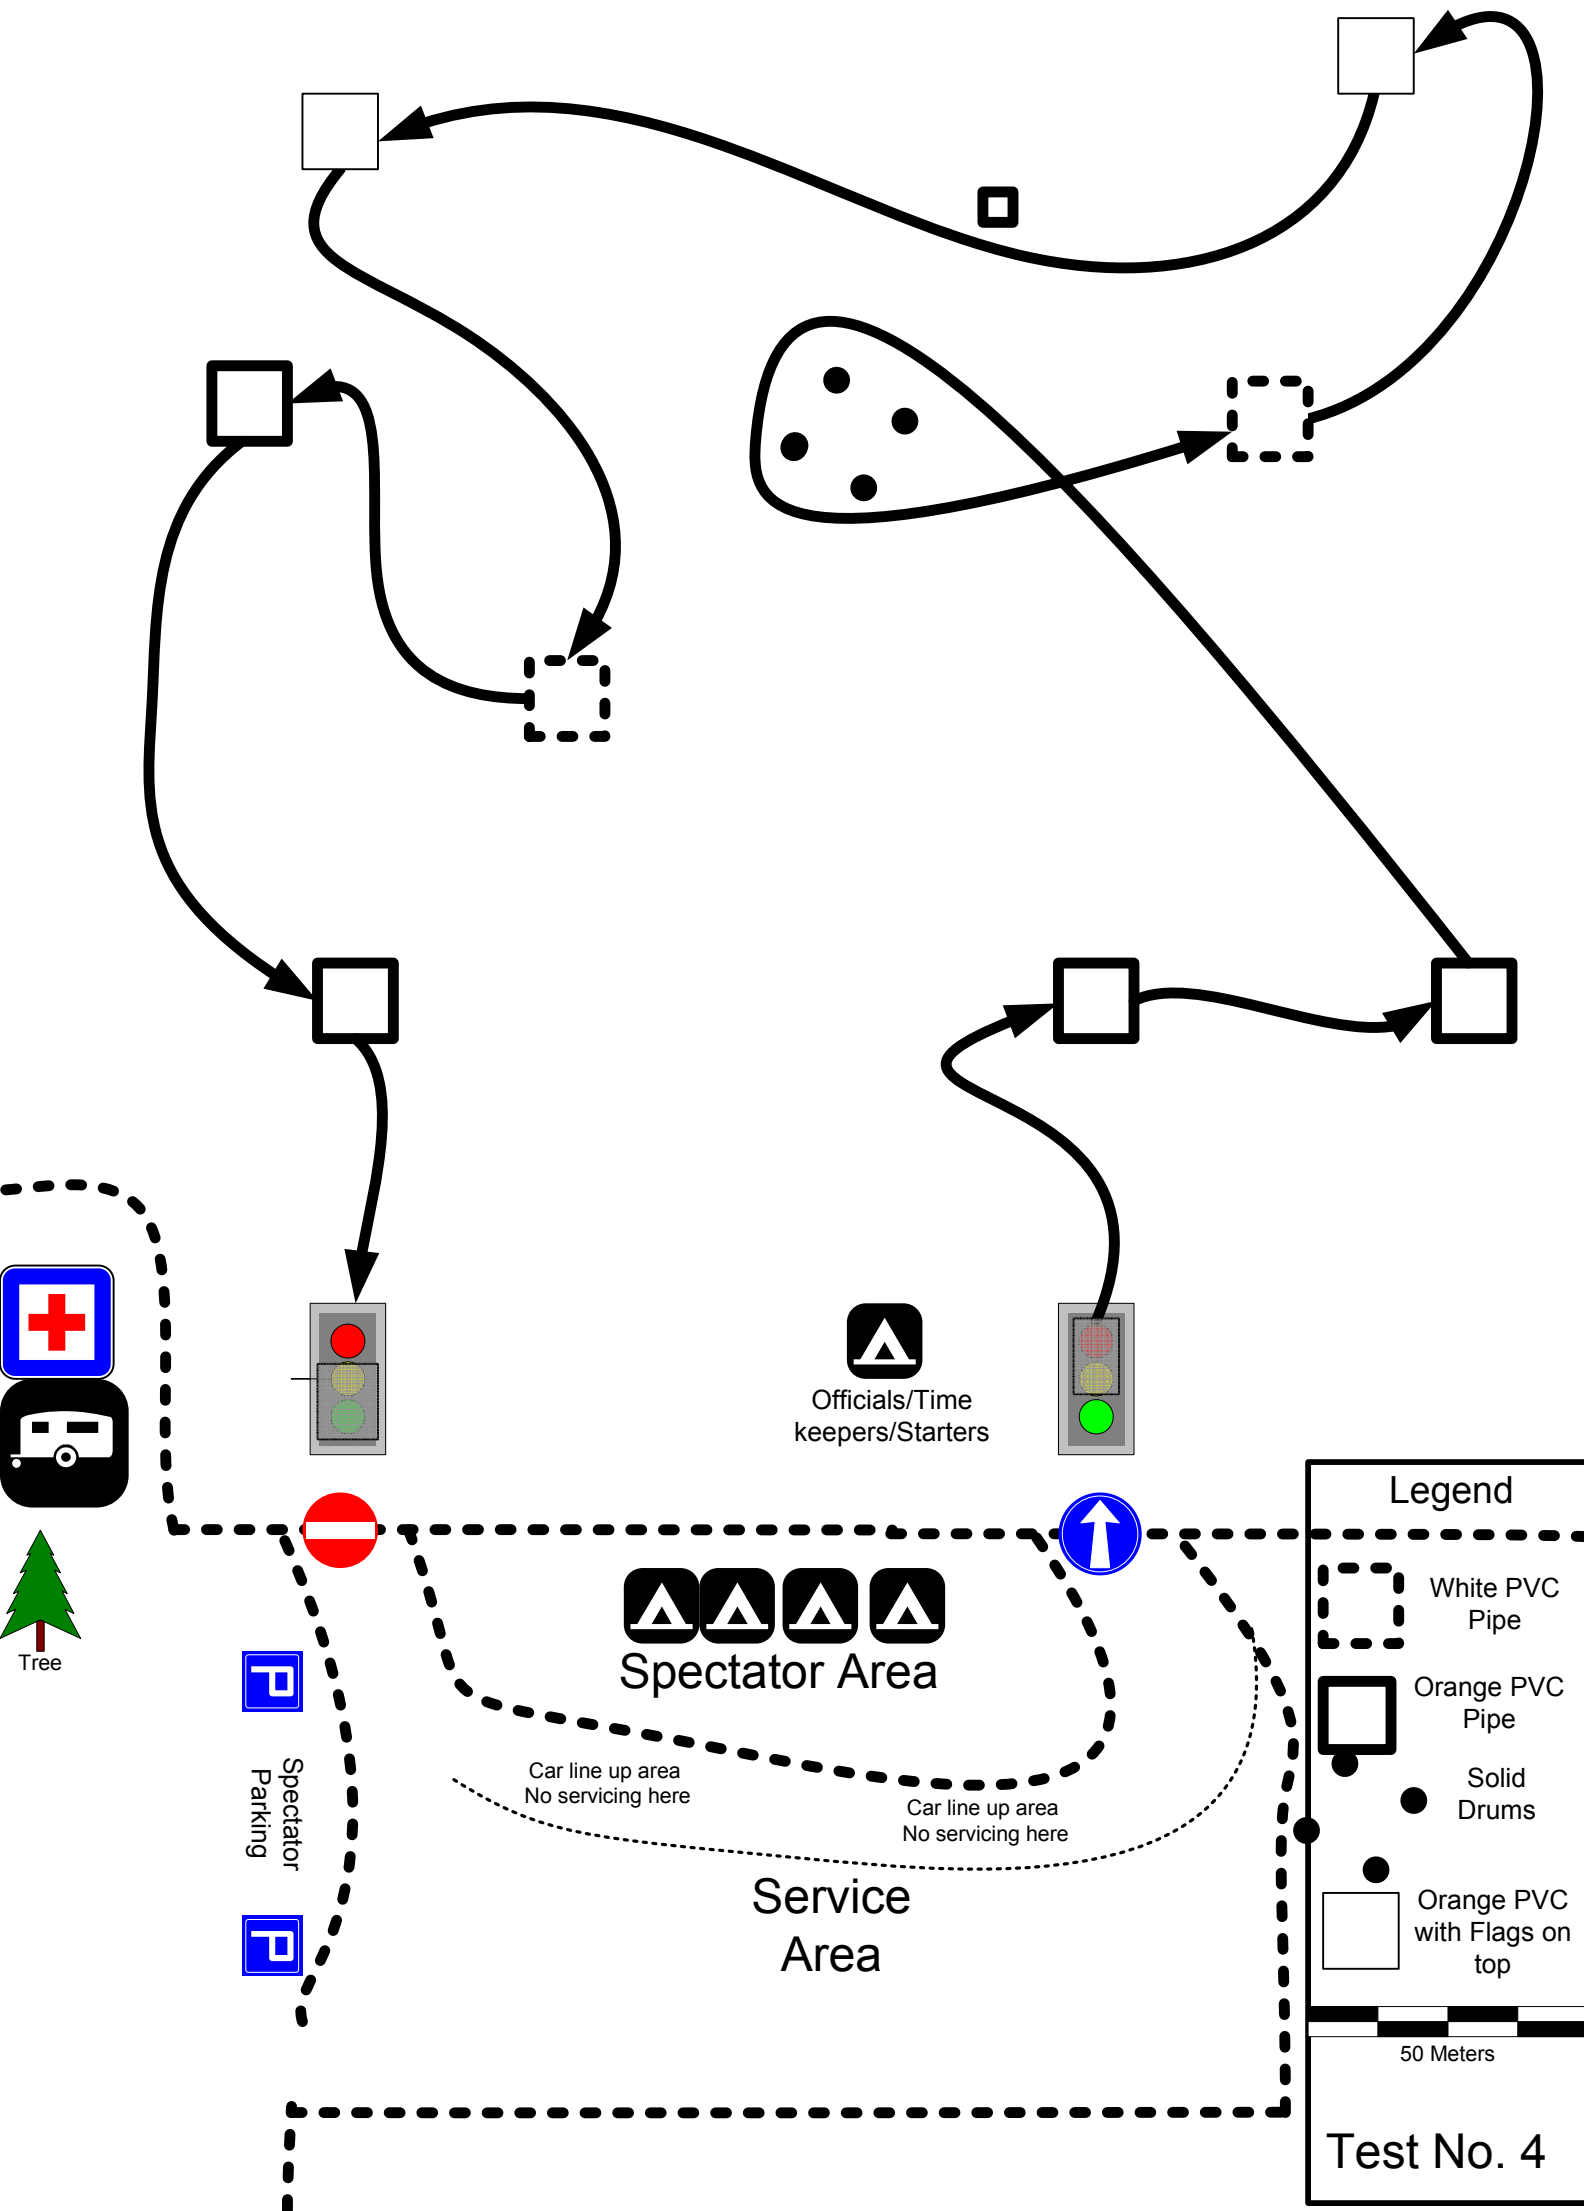

Car line up area
No servicing here

Service Area

Spectator Parking

Tree

Legend

-  White PVC Pipe
-  Orange PVC Pipe
-  Solid Drums
-  Orange PVC with Flags on top

 50 Meters

Test No. 1

-  White PVC Pipe
-  Orange PVC Pipe
-  Solid Drums
-  Orange PVC with Flags on top

Test No. 2

Officials/Time keepers/Starters

Spectator Area

Car line up area
No servicing here

Car line up area
No servicing here

Service Area

Spectator Parking

Tree

Legend

- White PVC Pipe
- Orange PVC Pipe
- Solid Drums
- Orange PVC with Flags on top

50 Meters

Test No. 4

Legend

Spectator Area

Car line up area
No servicing here

Car line up area
No servicing here

Service Area

Spectator Parking

Tree

Legend

- White PVC Pipe
- Orange PVC Pipe
- Solid Drums
- Orange PVC with Flags on top