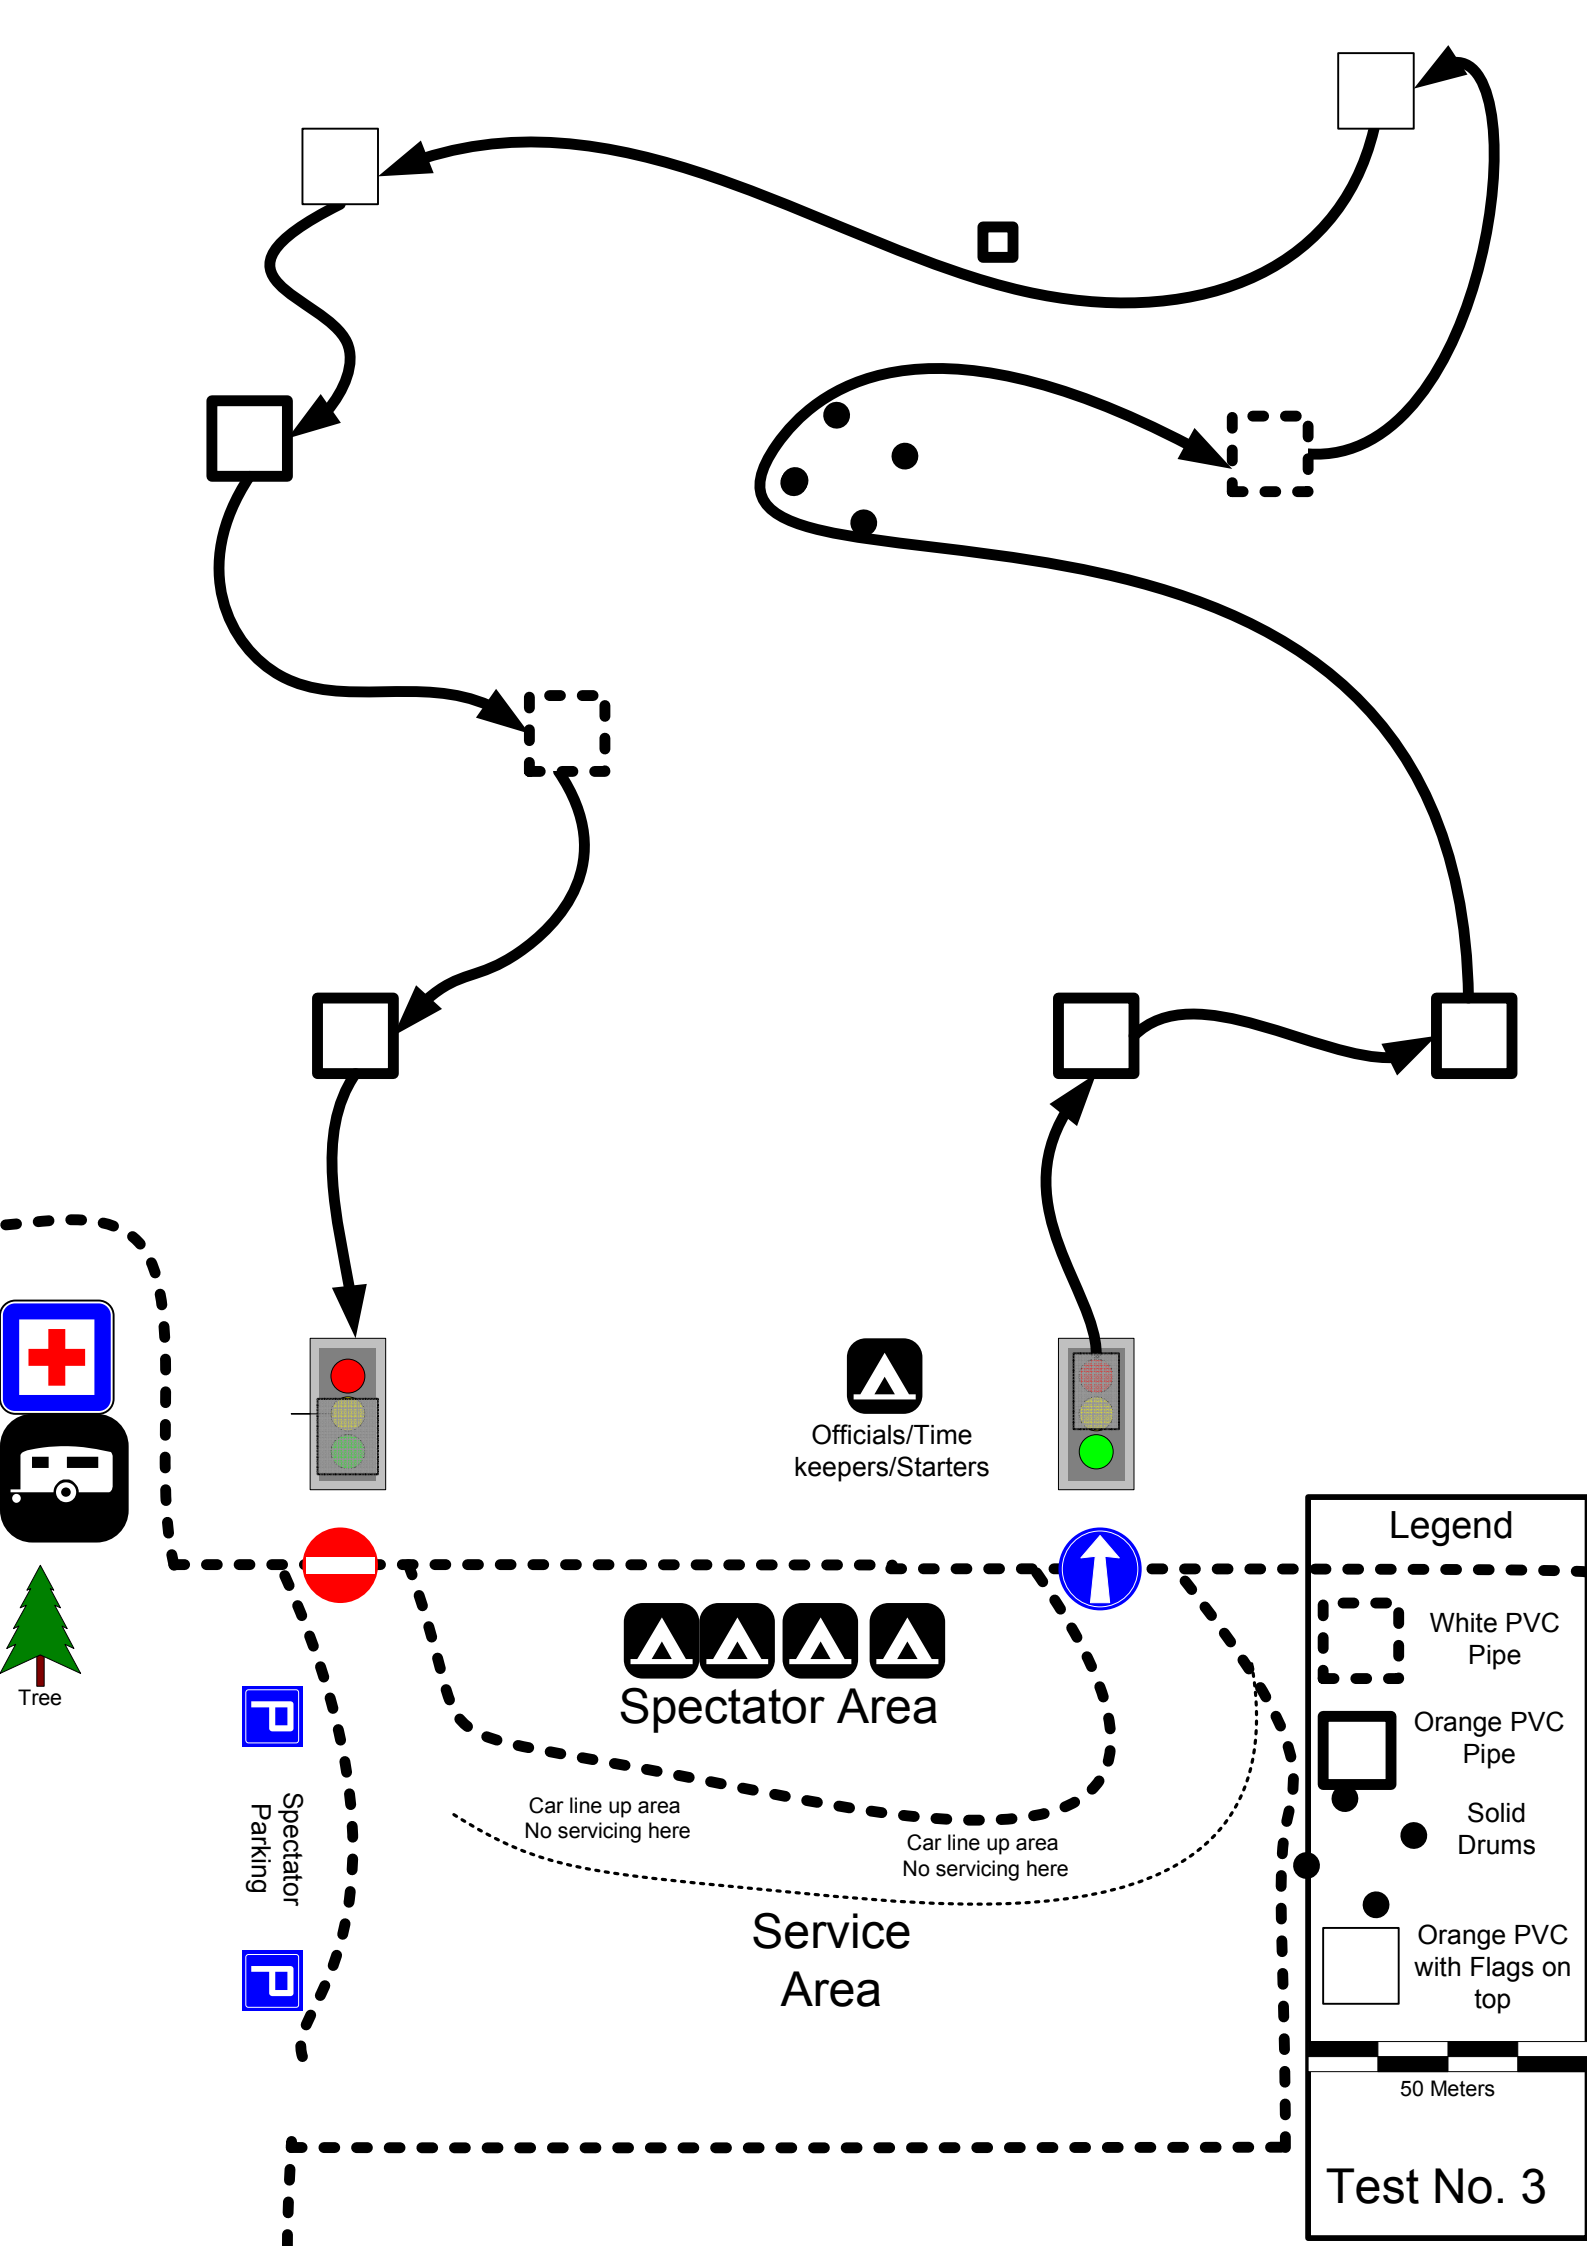

Car line up area
No servicing here

Service Area

Spectator Parking

Tree

Legend

-  White PVC Pipe
-  Orange PVC Pipe
-  Solid Drums
-  Orange PVC with Flags on top

 50 Meters

Test No. 1

-  White PVC Pipe
-  Orange PVC Pipe
-  Solid Drums
-  Orange PVC with Flags on top

Test No. 2

Officials/Time keepers/Starters

Spectator Area

Car line up area
No servicing here

Car line up area
No servicing here

Service Area

Spectator Parking

Tree

Legend

- White PVC Pipe
- Orange PVC Pipe
- Solid Drums
- Orange PVC with Flags on top

50 Meters

Test No. 4

Legend

Spectator Area

Car line up area
No servicing here

Car line up area
No servicing here

Service Area

Spectator Parking

Tree

Legend

- White PVC Pipe
- Orange PVC Pipe
- Solid Drums
- Orange PVC with Flags on top