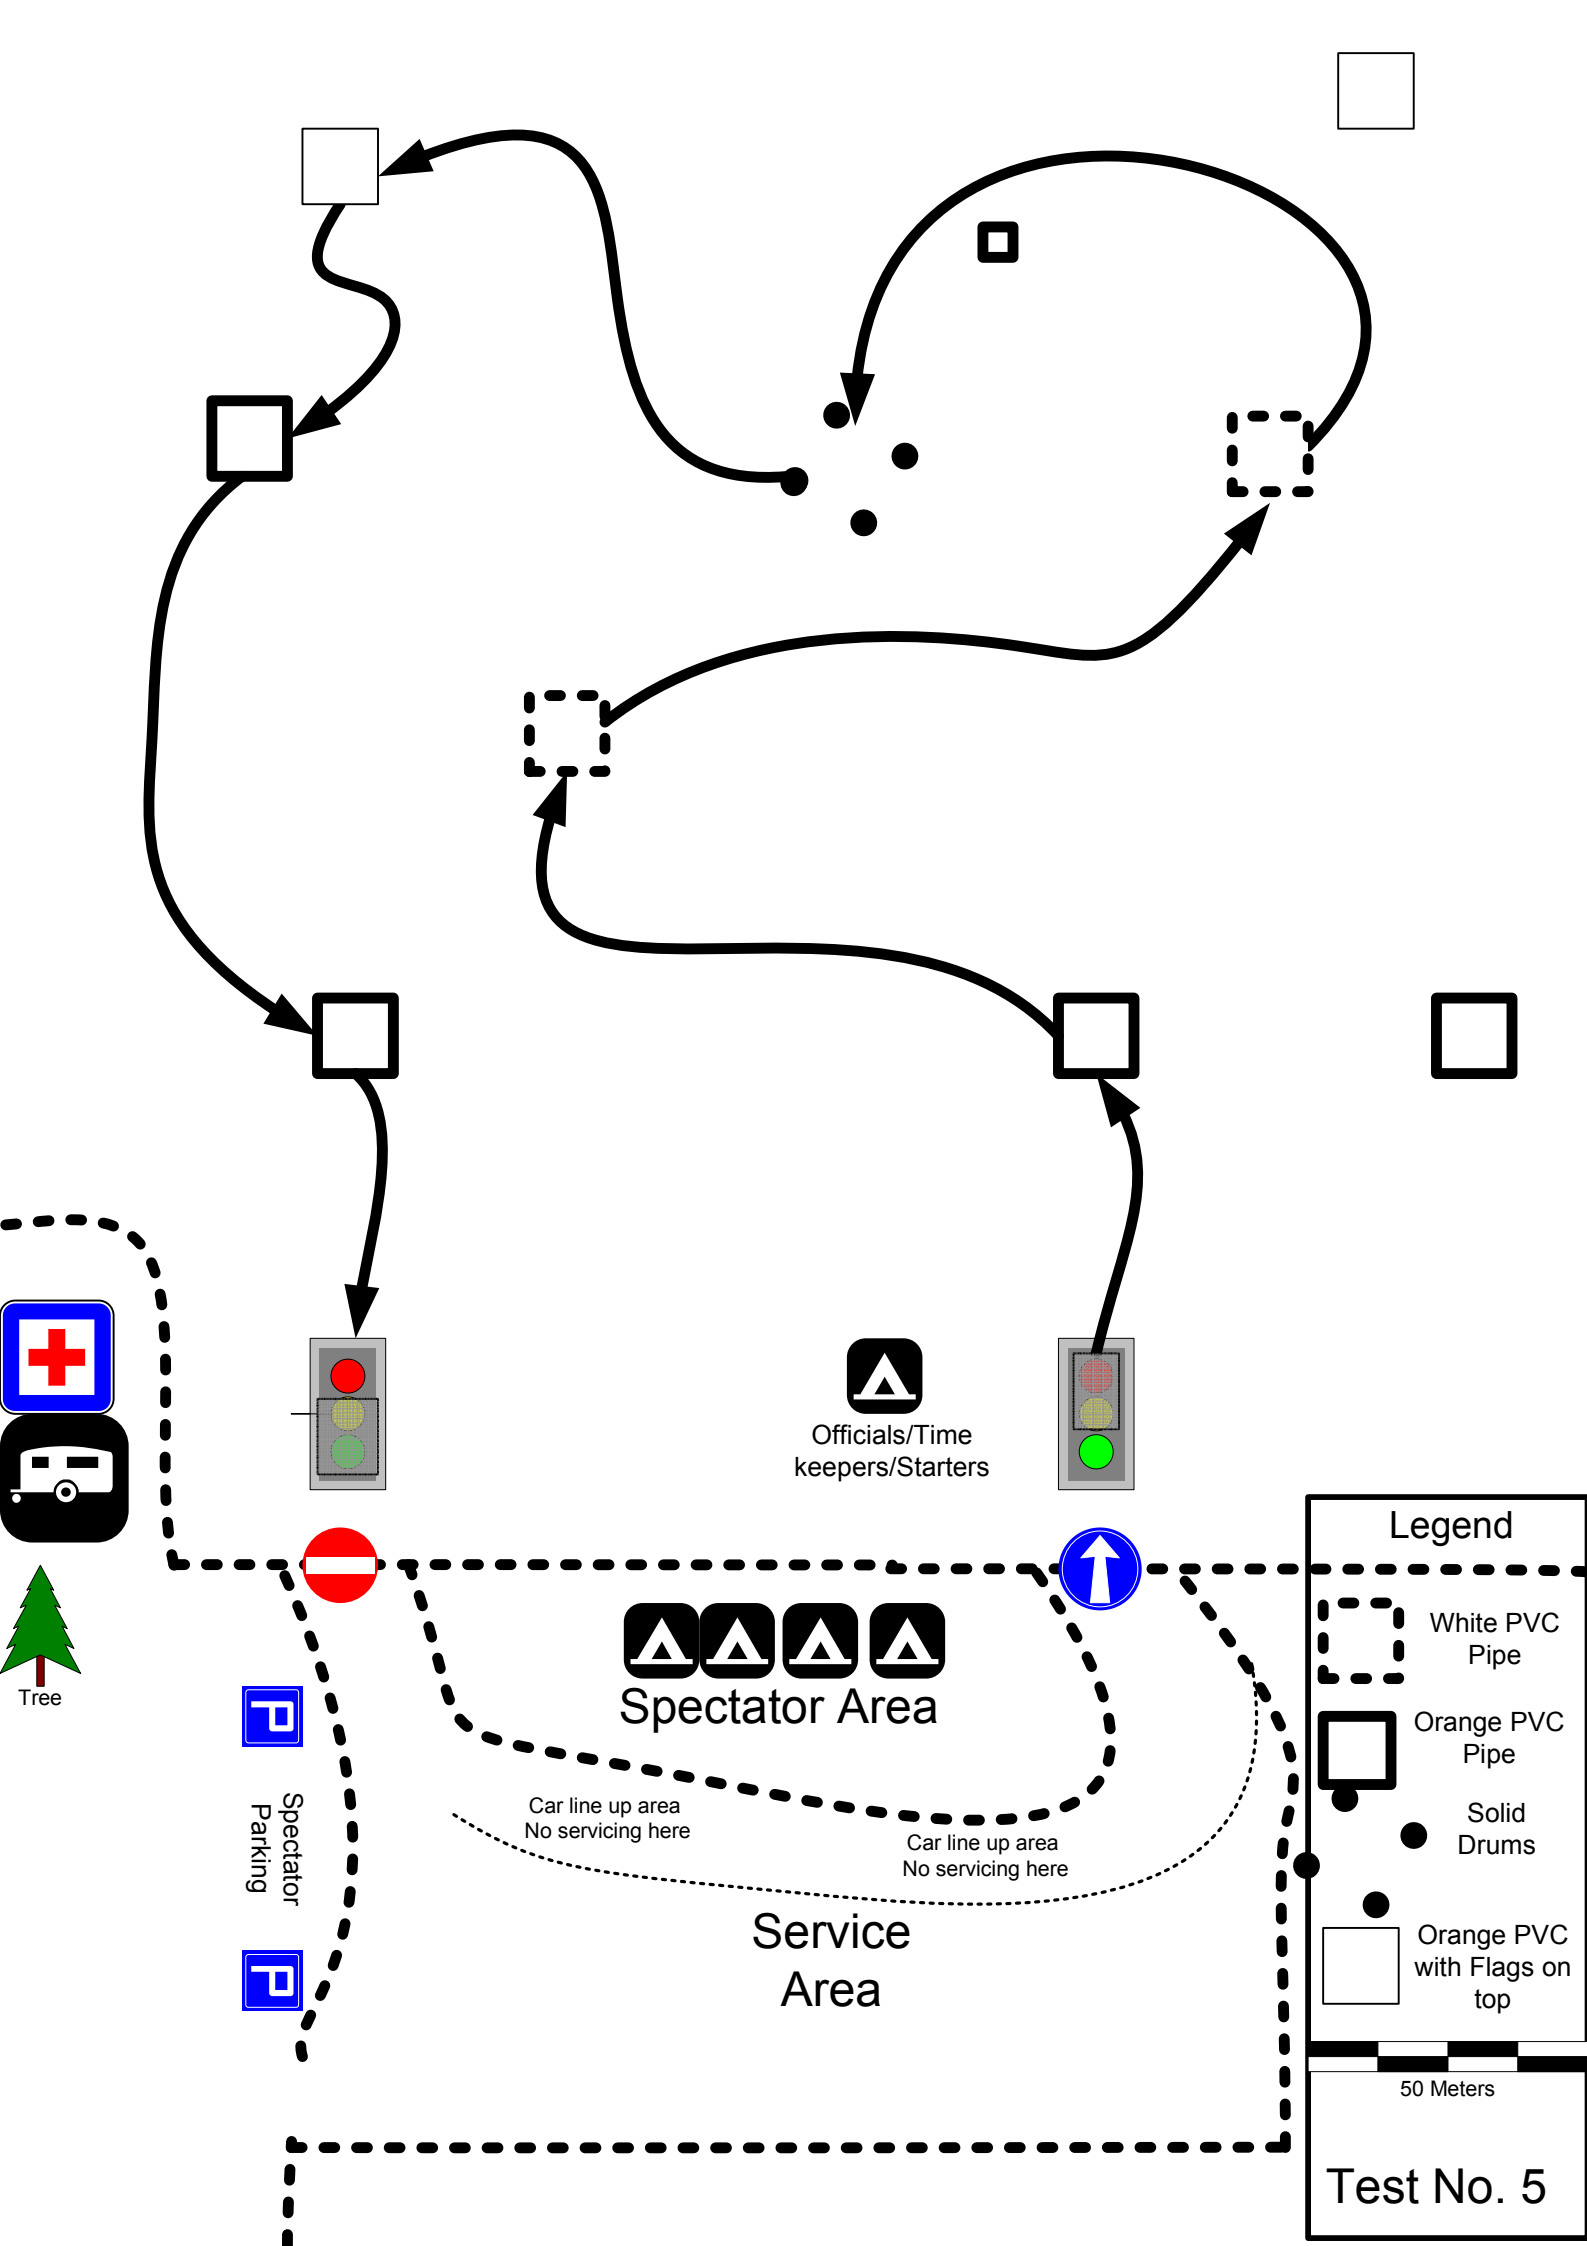

-  White PVC Pipe
-  Orange PVC Pipe
-  Solid Drums
-  Orange PVC with Flags on top

Test No. 2

Officials/Time keepers/Starters

Spectator Area

Car line up area
No servicing here

Car line up area
No servicing here

Service Area

Spectator Parking

Tree

Legend

- White PVC Pipe
- Orange PVC Pipe
- Solid Drums
- Orange PVC with Flags on top

50 Meters

Test No. 4

Legend

White PVC Pipe

Orange PVC Pipe

Solid Drums

Orange PVC with Flags on top

Car line up area
No servicing here

Car line up area
No servicing here

Service Area

Spectator Area

Spectator Area

Car line up area
No servicing here

Car line up area
No servicing here

Service Area

Spectator Parking

Tree

Legend

- White PVC Pipe
- Orange PVC Pipe
- Solid Drums
- Orange PVC with Flags on top