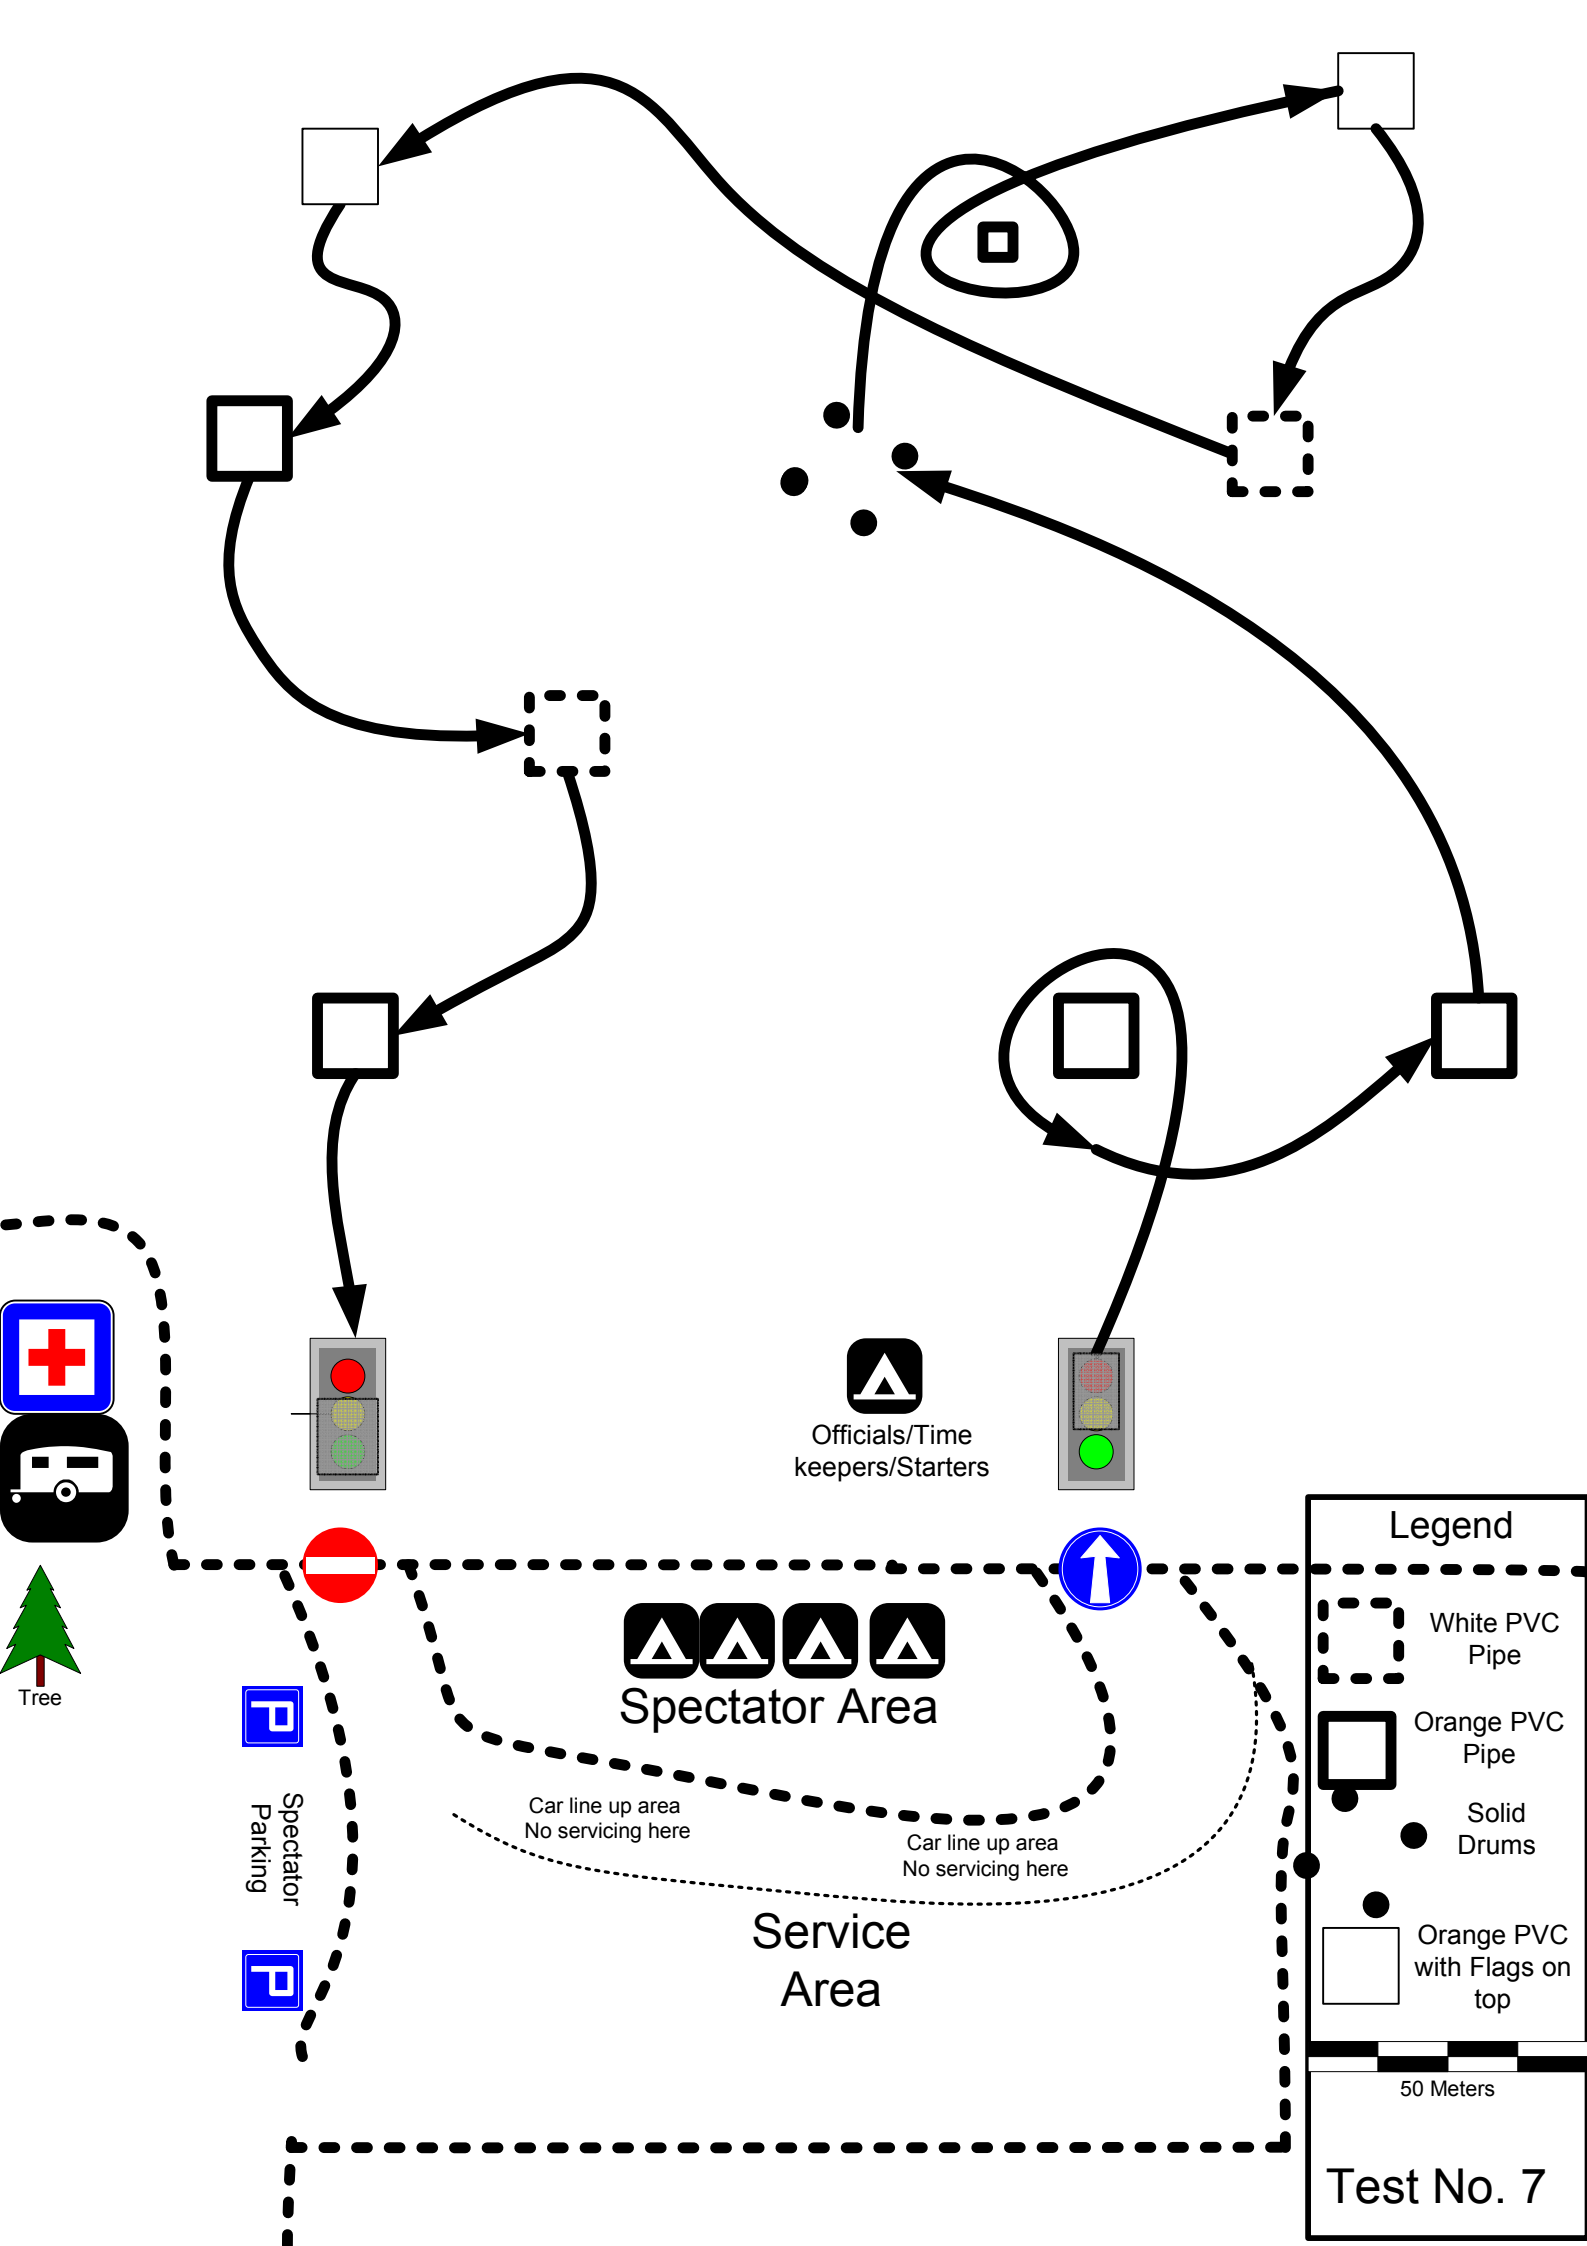

Spectator
Parking

50 Meters

Test No. 5

Legend

-  White PVC Pipe
-  Orange PVC Pipe
-  Solid Drums
-  Orange PVC with Flags on top

50 Meters

Test No. 6

Officials/Time keepers/Starters

Spectator Area

Car line up area
No servicing here

Car line up area
No servicing here

Service Area

Spectator Parking

Tree

Legend

- White PVC Pipe
- Orange PVC Pipe
- Solid Drums
- Orange PVC with Flags on top

50 Meters

Test No. 7

Spectator Area

Car line up area
No servicing here

Service Area

Officials/Time keepers/Starters

Spectator Parking

Tree

Service Area

Spectator Parking

Tree