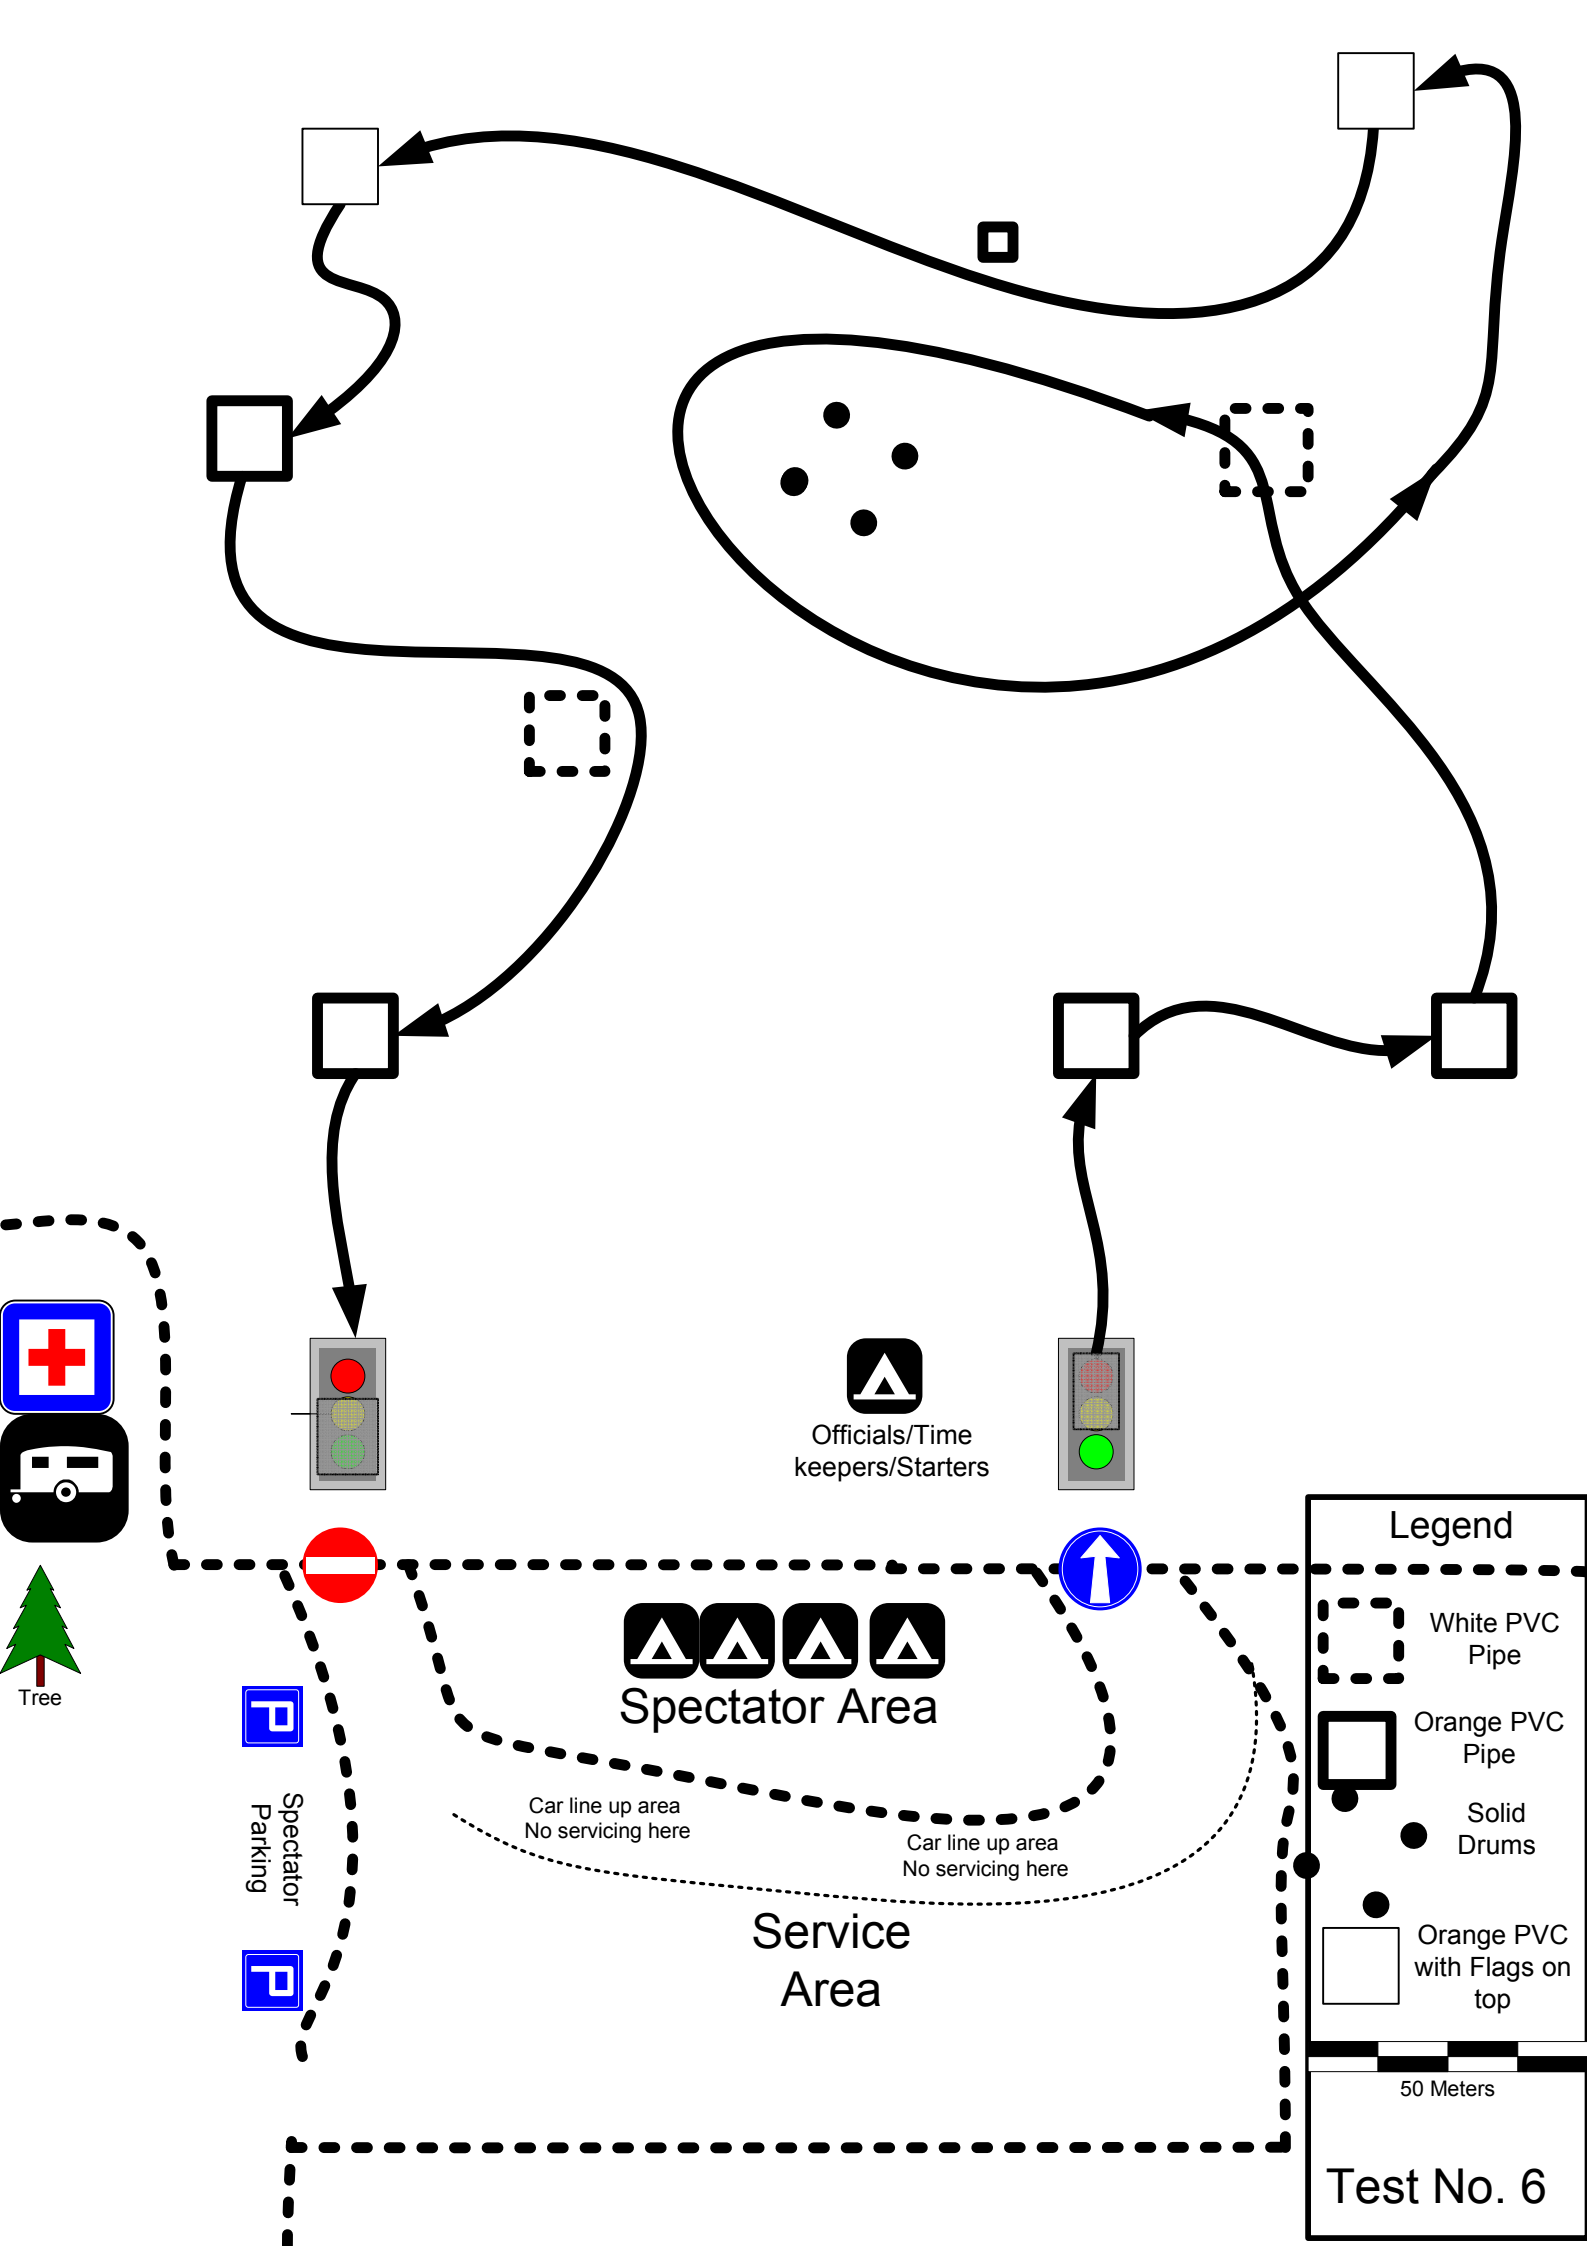

White PVC Pipe

Orange PVC Pipe

Solid Drums

Orange PVC with Flags on top

Car line up area
No servicing here

Car line up area
No servicing here

Service Area

Spectator Area

Spectator
Parking

50 Meters

Test No. 5

Legend

-  White PVC Pipe
-  Orange PVC Pipe
-  Solid Drums
-  Orange PVC with Flags on top

50 Meters

Test No. 6

Officials/Time keepers/Starters

Spectator Area

Car line up area
No servicing here

Car line up area
No servicing here

Service Area

Spectator Parking

Tree

Legend

- White PVC Pipe
- Orange PVC Pipe
- Solid Drums
- Orange PVC with Flags on top

50 Meters

Test No. 7

Spectator Area

Car line up area
No servicing here

Service Area

Officials/Time keepers/Starters

Spectator Parking

Tree