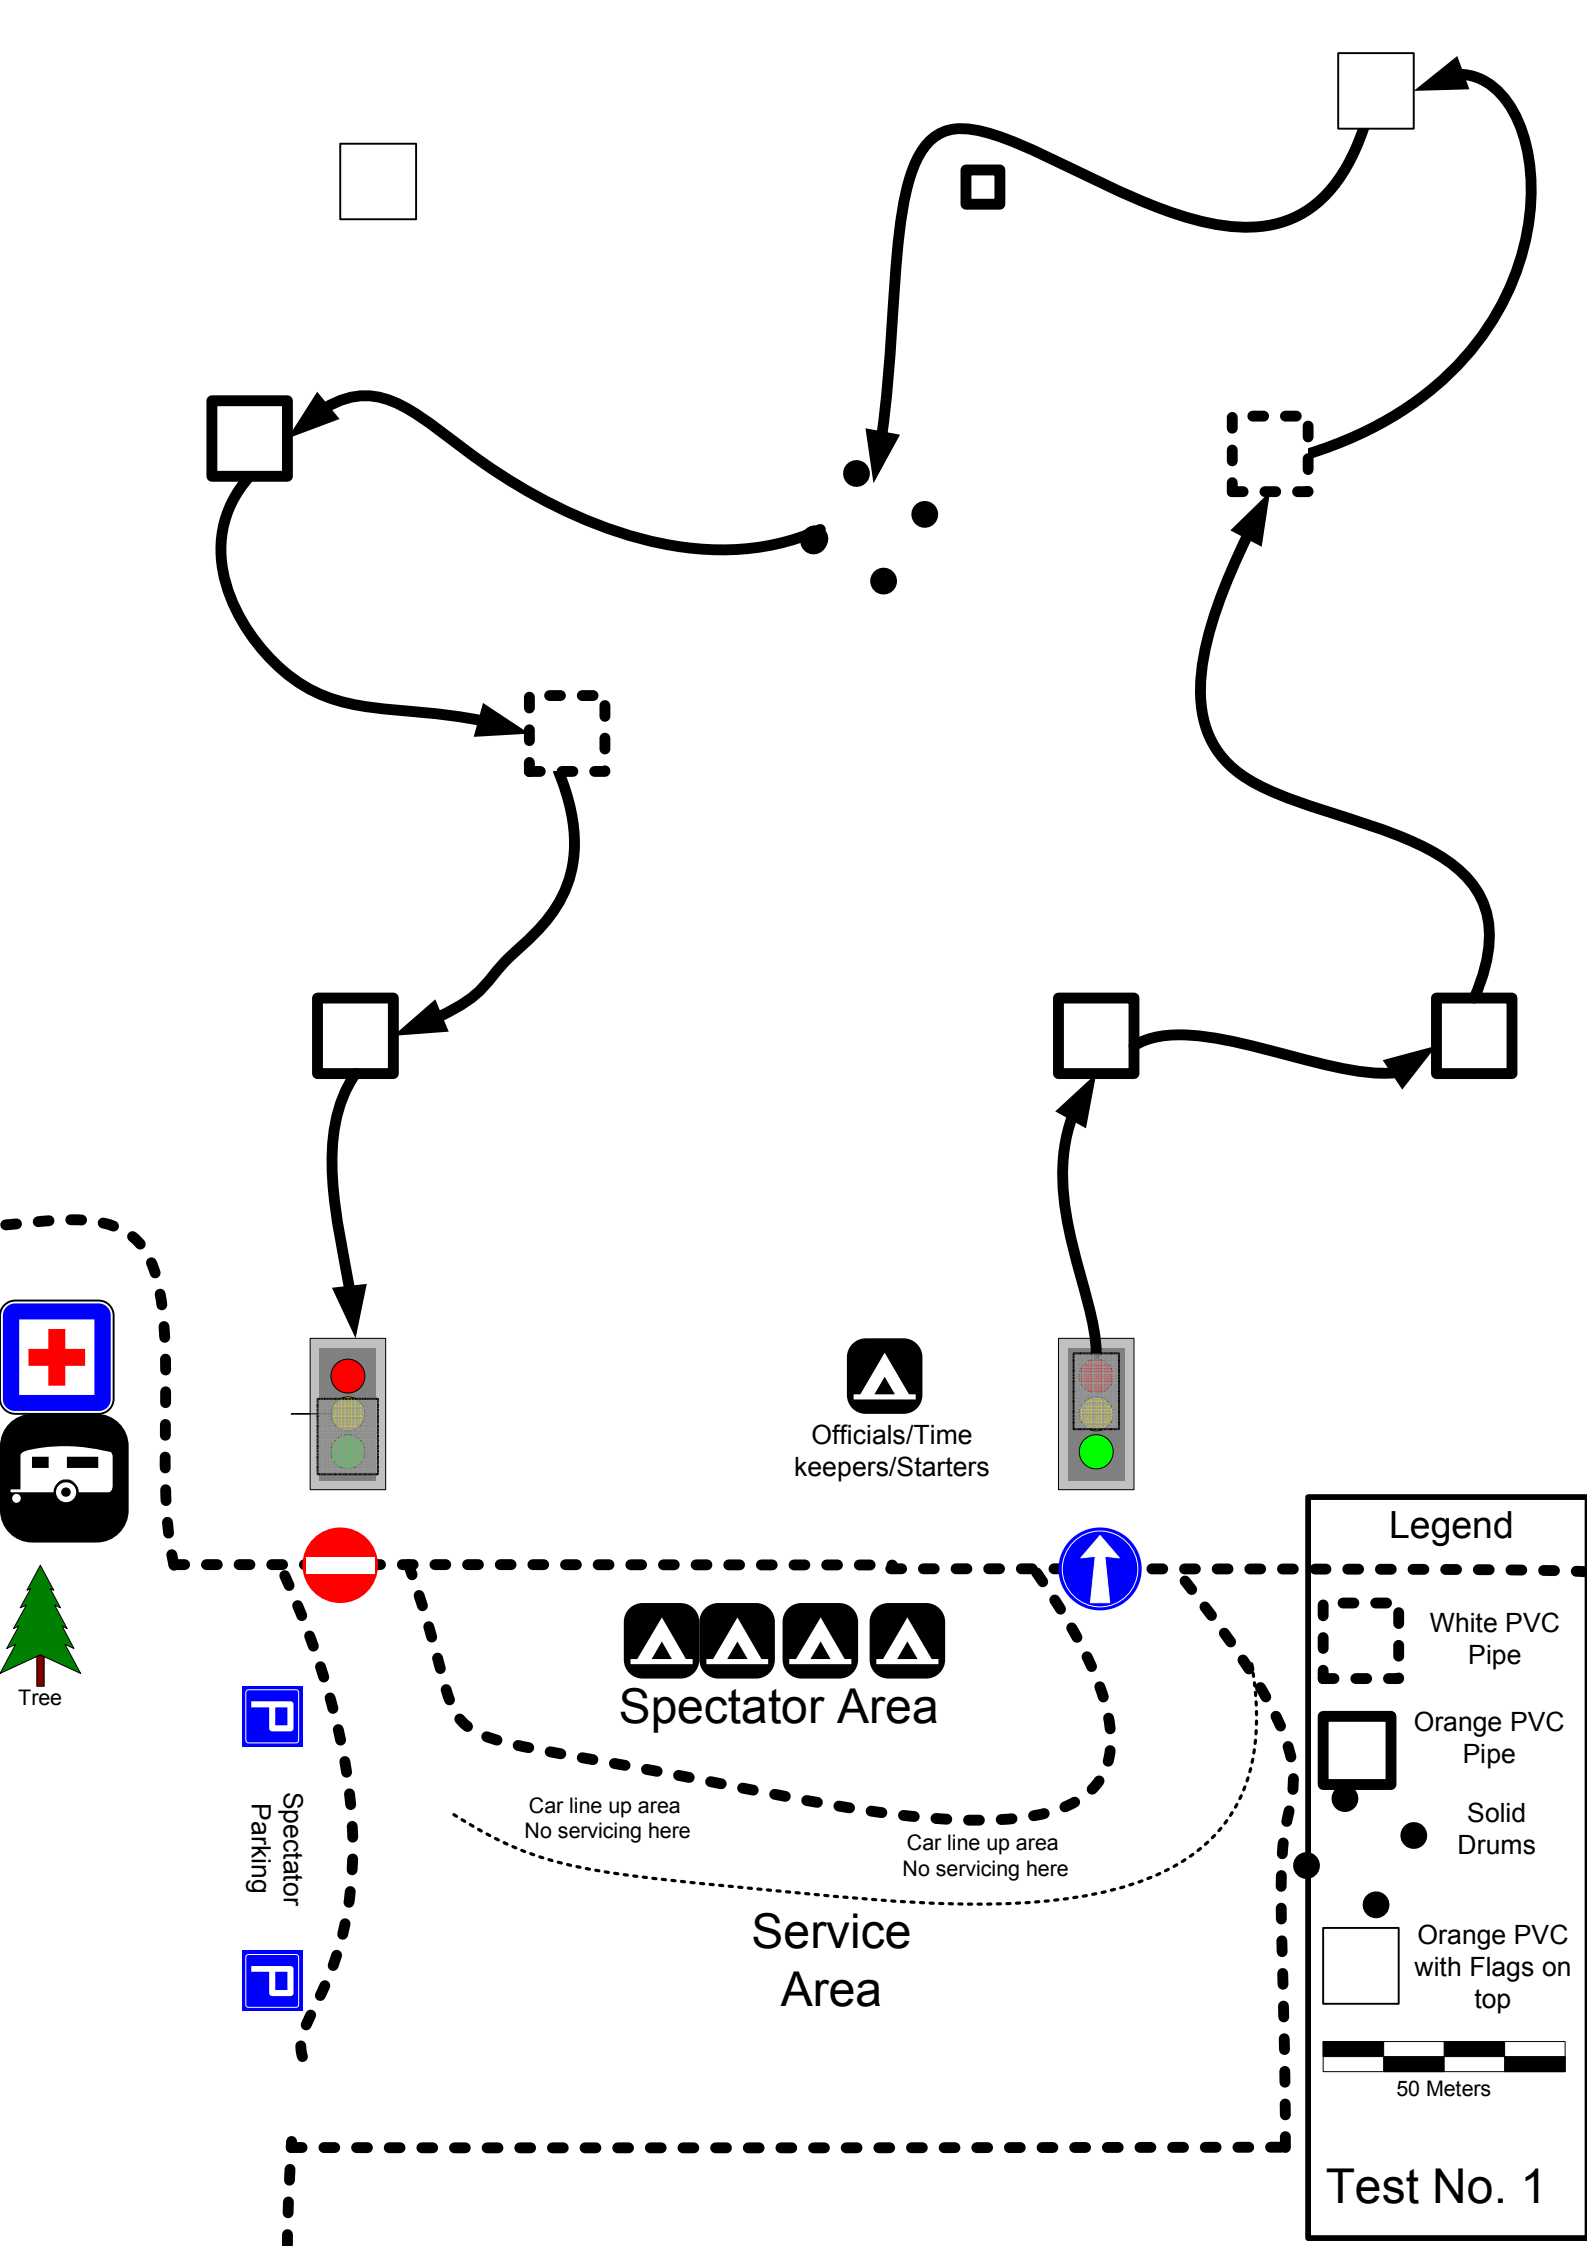

Considering your environment, Recycle for the year.

Legend

-  White PVC Pipe
-  Orange PVC Pipe
-  Solid Drums
-  Orange PVC with Flags on top

Blank test

Officials/Time keepers/Starters

Spectator Area

Car line up area
No servicing here

Car line up area
No servicing here

Service Area

Spectator Parking

Tree

Legend

-  White PVC Pipe
-  Orange PVC Pipe
-  Solid Drums
-  Orange PVC with Flags on top

 50 Meters

Test No. 1

Spectator Area

Car line up area
No servicing here

Car line up area
No servicing here

Service Area

Spectator Parking

Tree

Legend

- White PVC Pipe
- Orange PVC Pipe
- Solid Drums
- Orange PVC with Flags on top

Service Area

Spectator Parking

Tree