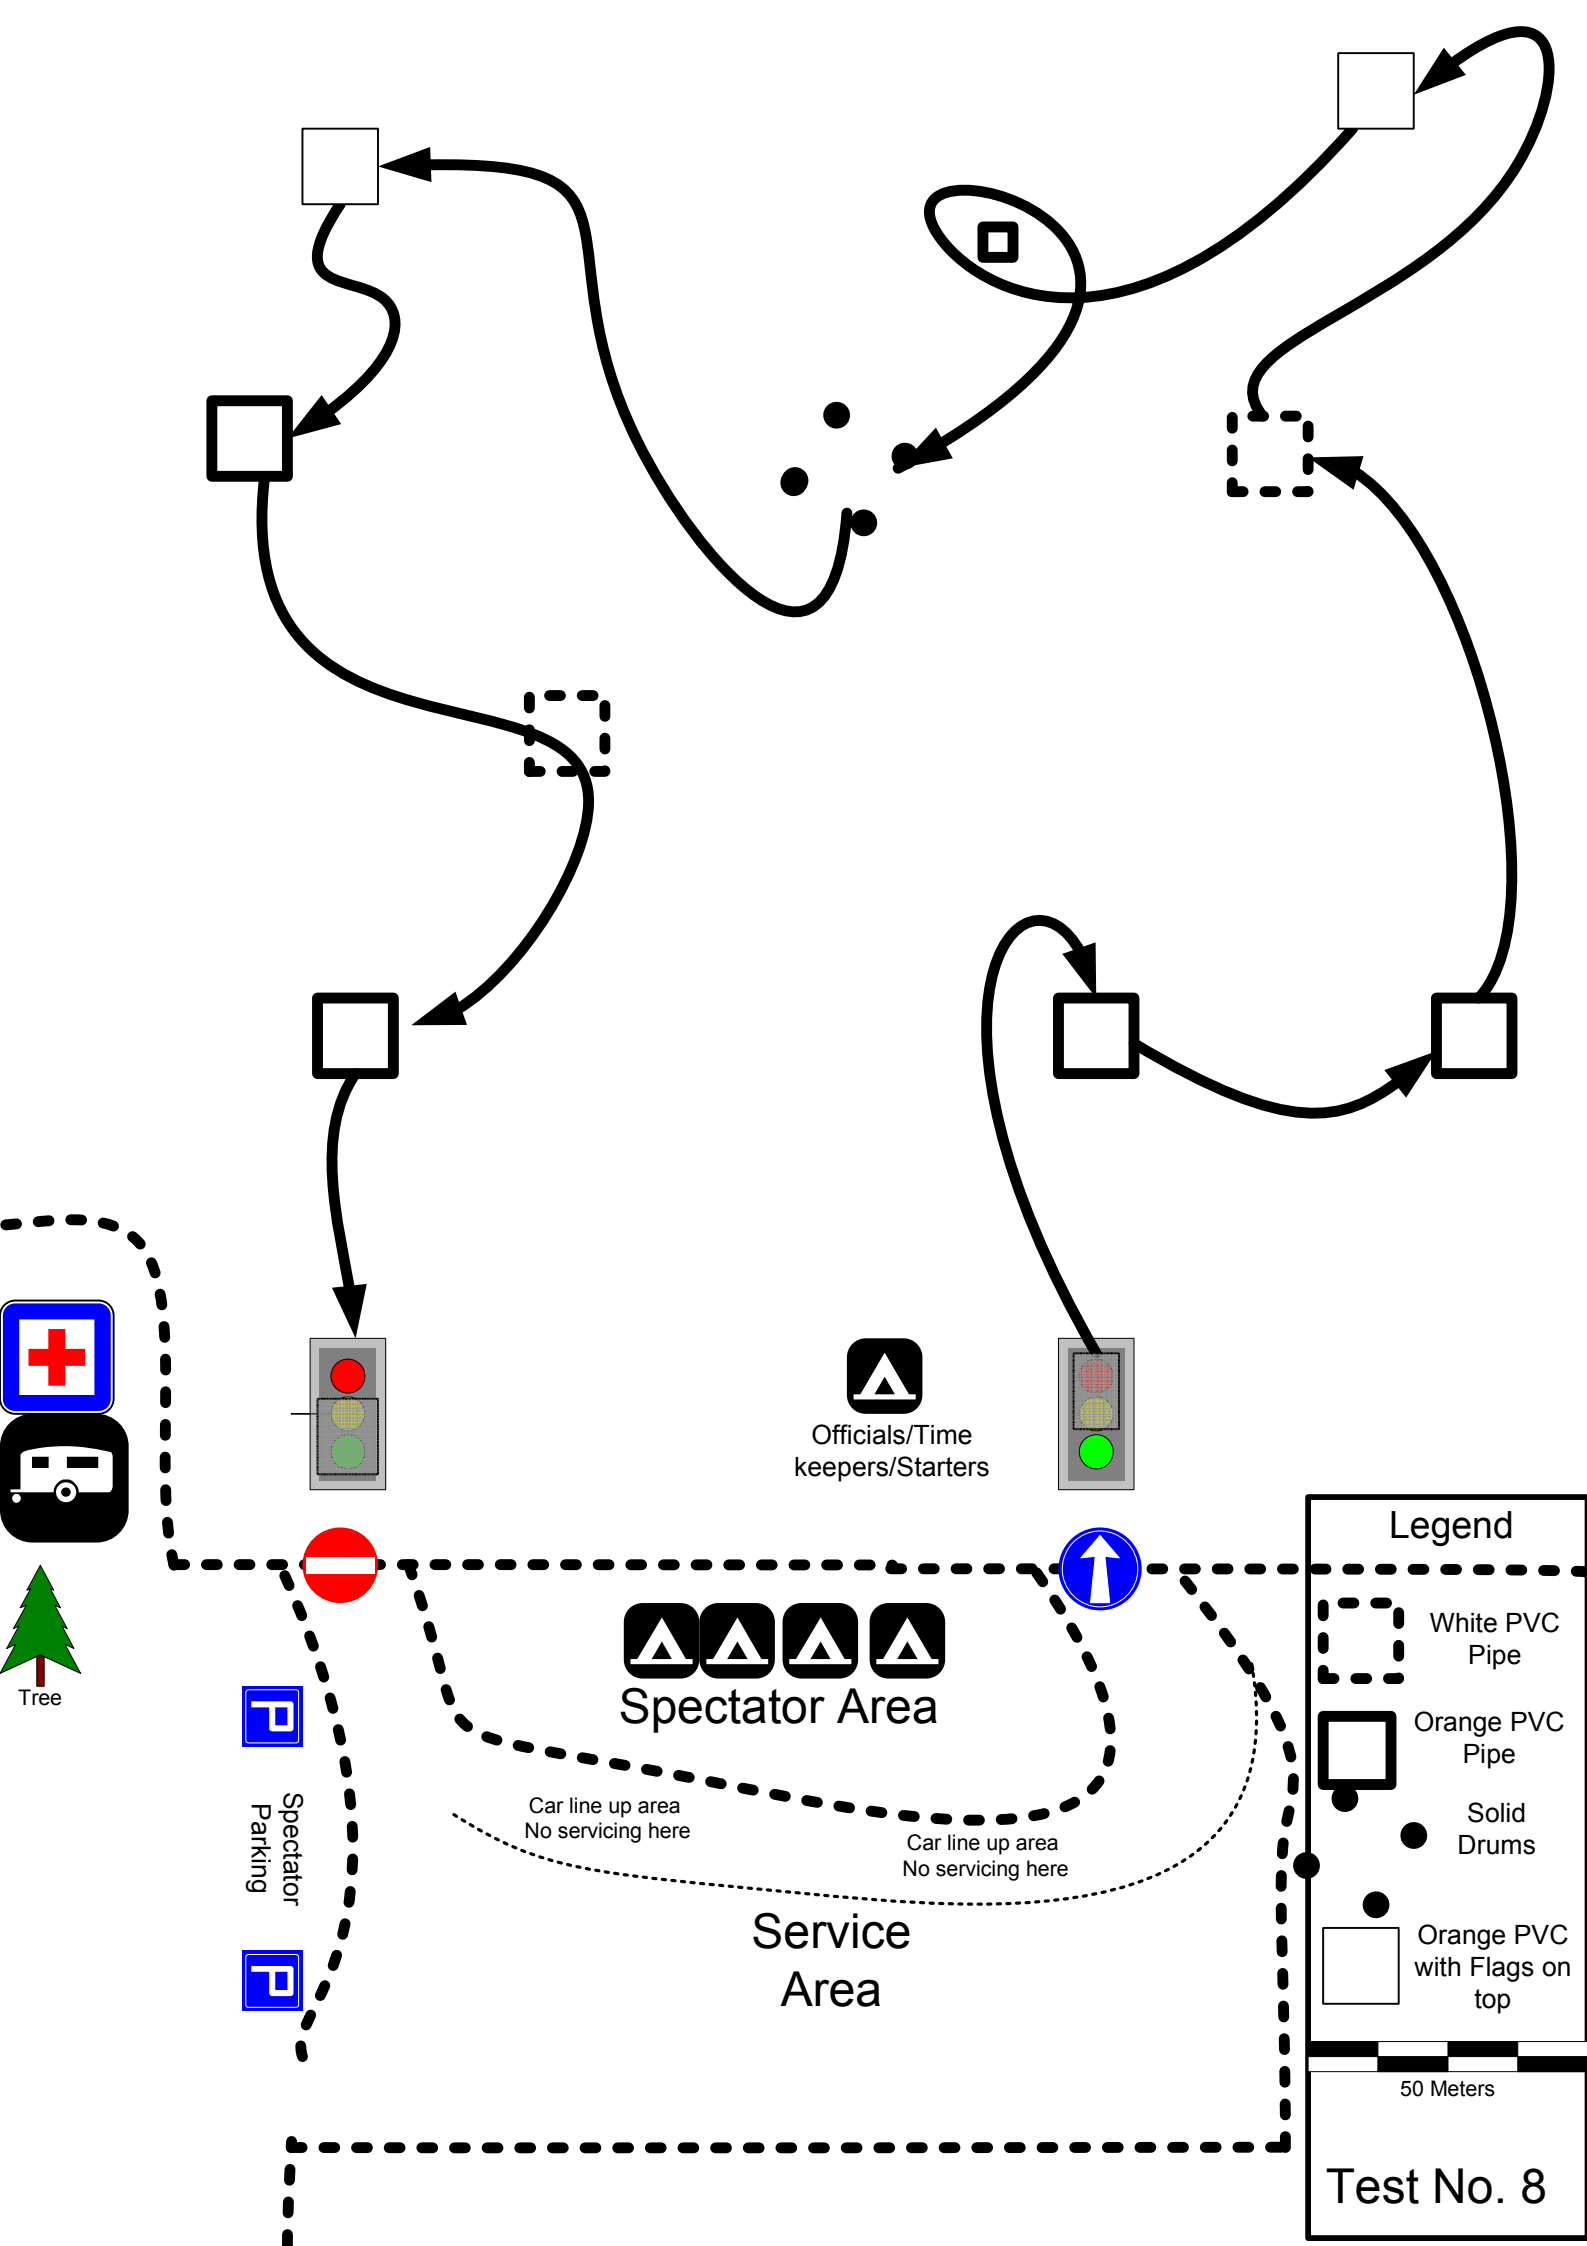

Spectator Area

Car line up area
No servicing here

Car line up area
No servicing here

Service Area

Spectator Parking

Tree

Legend

- White PVC Pipe
- Orange PVC Pipe
- Solid Drums
- Orange PVC with Flags on top

50 Meters

Test No. 7

Spectator Area

Car line up area
No servicing here

Service Area

Officials/Time keepers/Starters

Spectator Parking

Tree

Legend

-  White PVC Pipe
-  Orange PVC Pipe
-  Solid Drums
-  Orange PVC with Flags on top

50 Meters

Test No. 8

Officials/Time keepers/Starters

Spectator Area

Car line up area
No servicing here

Car line up area
No servicing here

Service Area

Spectator Parking

Tree